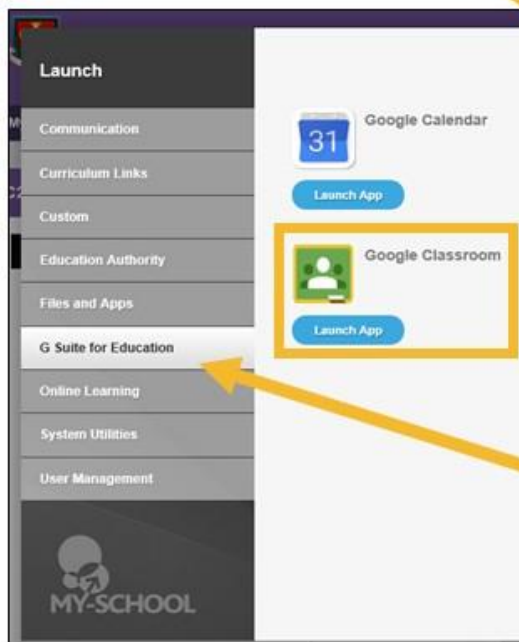

A menu will pop up – select **G Suite for Education** and then click on **Google Classroom** to open.

If students access Google Classroom via MySchool, they should automatically be logged in